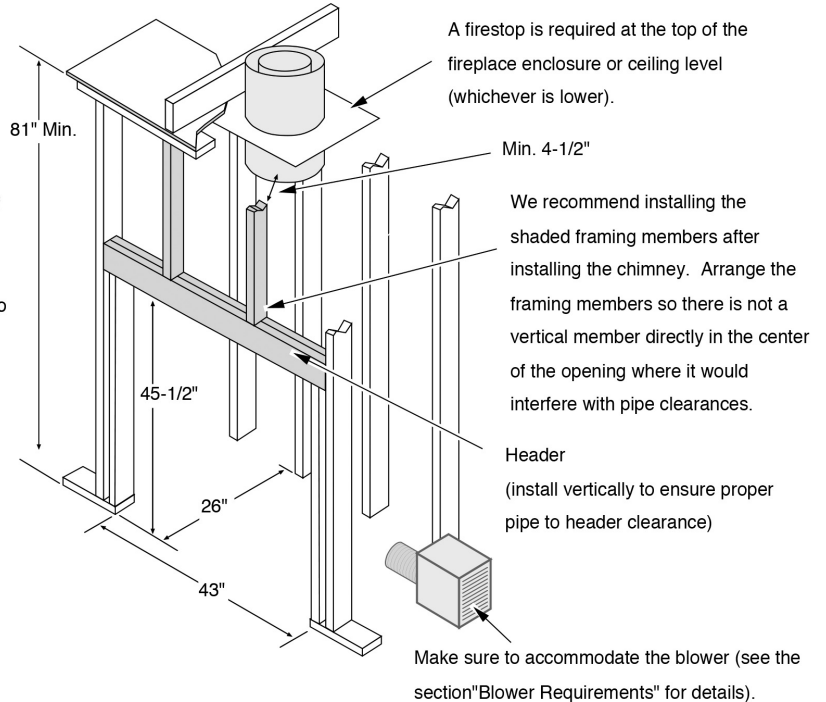

36 Elite Framing Guide

TRAVIS INDUSTRIES
HOUSE OF FIRE
 12521 HARBOUR REACH DRIVE
 MUKILTEO, WA 98275-5458

18100018

Dimensions

Fireplace Placement Requirements

Minimum Framing Dimensions

The fireplace enclosure must be a minimum 81" tall (above the base of the fireplace).

- If the fireplace is raised, the enclosure height must be raised to maintain the 81".
- Do not build into this area.
- Do not slope the walls inward.

Framing Dimensions at 45°