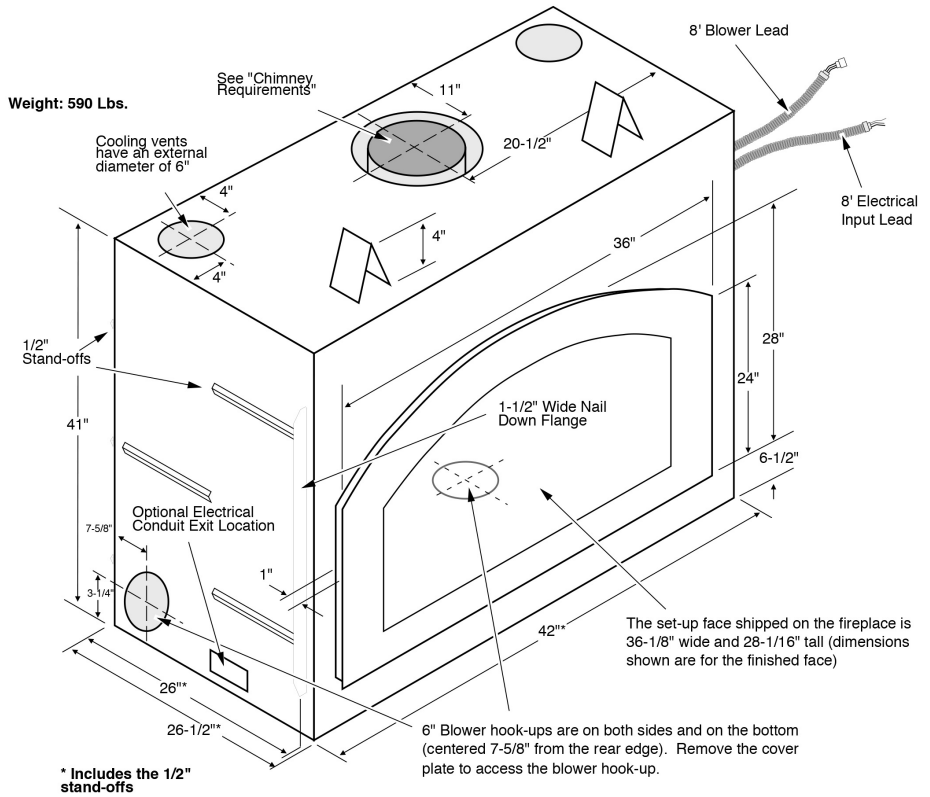

36 Elite Framing Guide

TRAVIS INDUSTRIES
HOUSE OF FIRE
 12521 HARBOUR REACH DRIVE
 MUKILTEO, WA 98275-5458

18100018

Dimensions

Fireplace Placement Requirements

Minimum Framing Dimensions

The fireplace enclosure must be a minimum 81" tall (above the base of the fireplace).

- If the fireplace is raised, the enclosure height must be raised to maintain the 81".
- Do not build into this area.
- Do not slope the walls inward.

Framing Dimensions at 45°