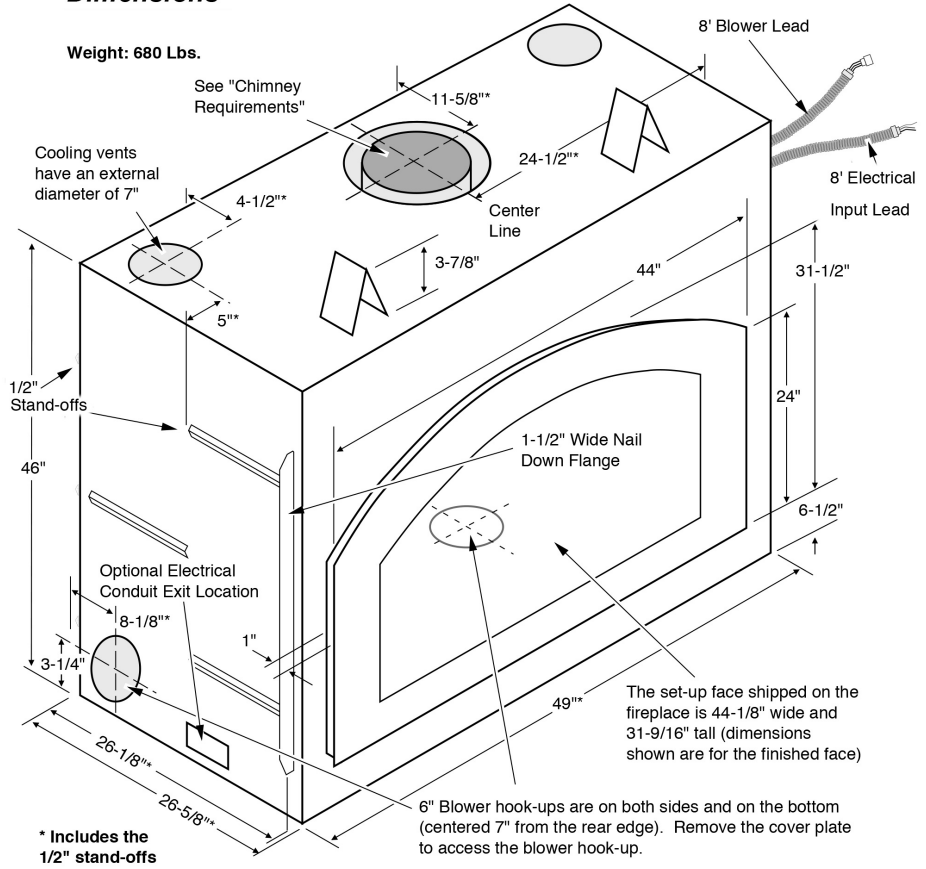

44 Elite Framing Guide

TRAVIS INDUSTRIES
HOUSE OF FIRE

12521 HARBOUR REACH DRIVE
MUKILTEO, WA 98275-5458

18100019

Dimensions

Fireplace Placement Requirements

Minimum Framing Dimensions

The fireplace enclosure must not be less than 81" above the base of the fireplace.

- If the fireplace is raised, the enclosure height must be raised to maintain the 81".
- Do not build into this area.
- Do not slope the walls inward.

Framing Dimensions at 45°