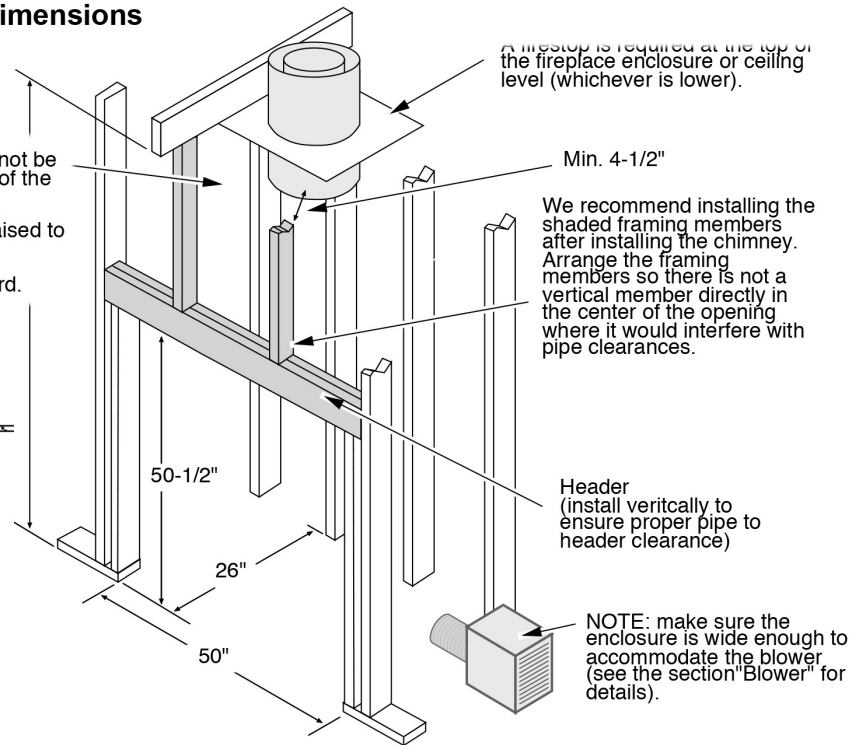

44 Elite Framing Guide

TRAVIS INDUSTRIES
HOUSE OF FIRE

12521 HARBOUR REACH DRIVE
MUKILTEO, WA 98275-5458

18100019

Dimensions

Fireplace Placement Requirements

Minimum Framing Dimensions

The fireplace enclosure must not be less than 81" above the base of the fireplace.

- If the fireplace is raised, the enclosure height must be raised to maintain the 81".
- Do not build into this area.
- Do not slope the walls inward.

Framing Dimensions at 45°