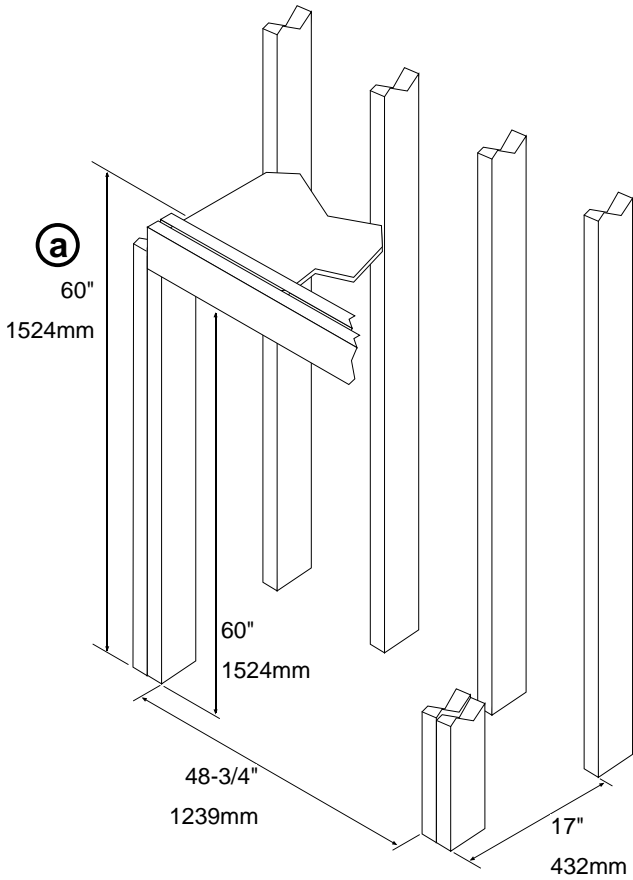

255 lbs.
115 Kg.

*Includes the requisite clearance to framing
(1/8" 4mm to rear, 5/8" 16mm to the sides)

a The fireplace enclosure must be a minimum 60" tall (do not build into the fireplace)

This document is for reference purposes only. Consult the installation manual BEFORE making installation decisions.