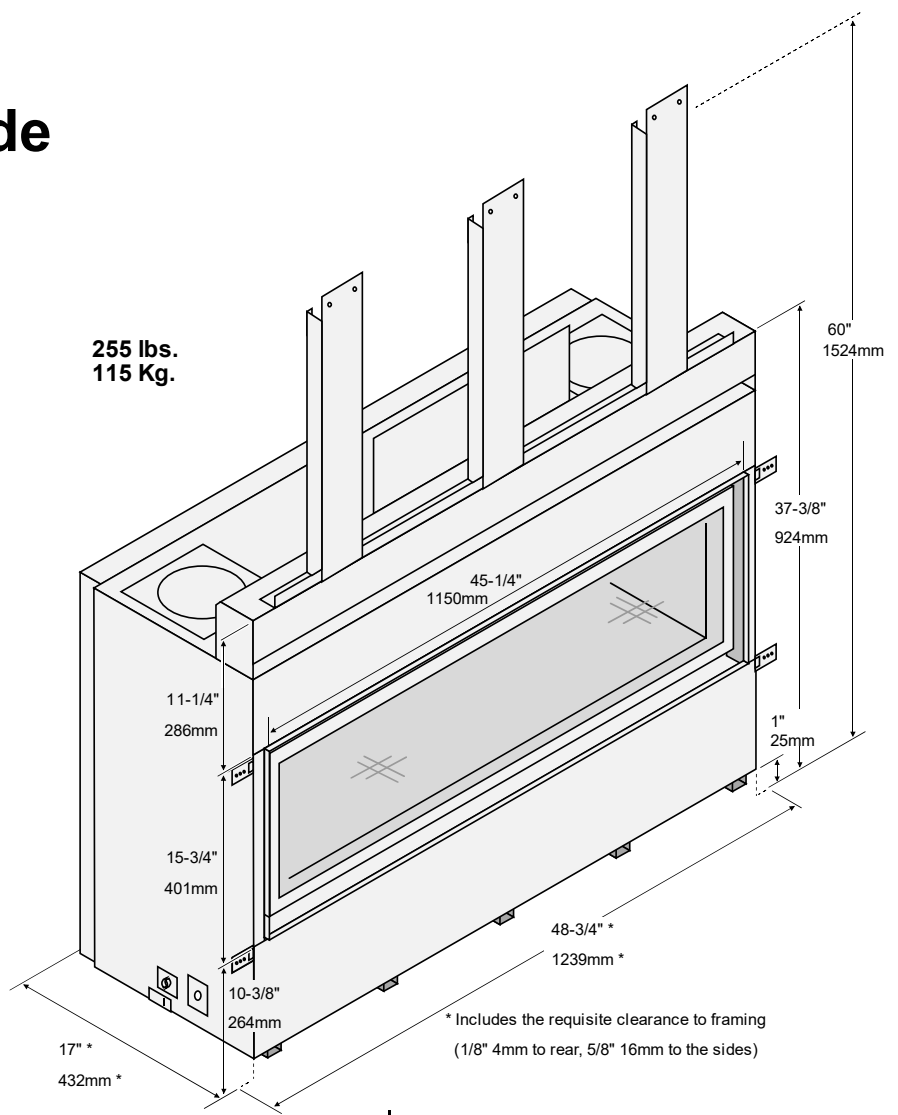

255 lbs.
115 Kg.

*Includes the requisite clearance to framing
(1/8" 4mm to rear, 5/8" 16mm to the sides)

a The fireplace enclosure must be a minimum 60" tall (do not build into the fireplace)

This document is for reference purposes only. Consult the installation manual BEFORE making installation decisions.