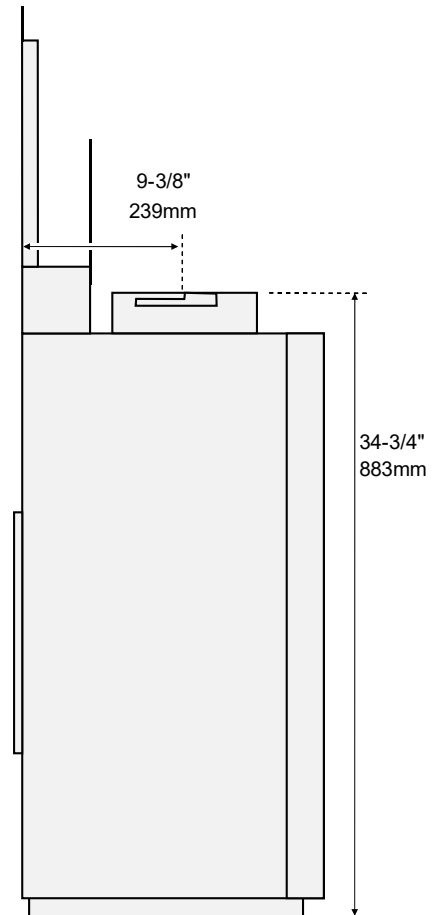

255 lbs.
115 Kg.

*Includes the requisite clearance to framing
(1/8" 4mm to rear, 5/8" 16mm to the sides)

a The fireplace enclosure must be a minimum 60" tall (do not build into the fireplace)

This document is for reference purposes only. Consult the installation manual BEFORE making installation decisions.