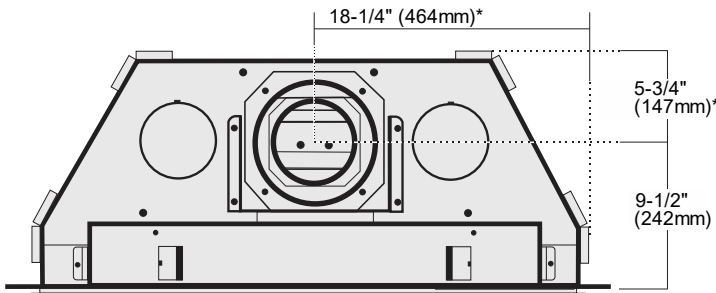

ProBuilder™ 36 Clean Face Framing Guide

170 lbs. 77 Kg.

*Dimensions Includes the standoffs