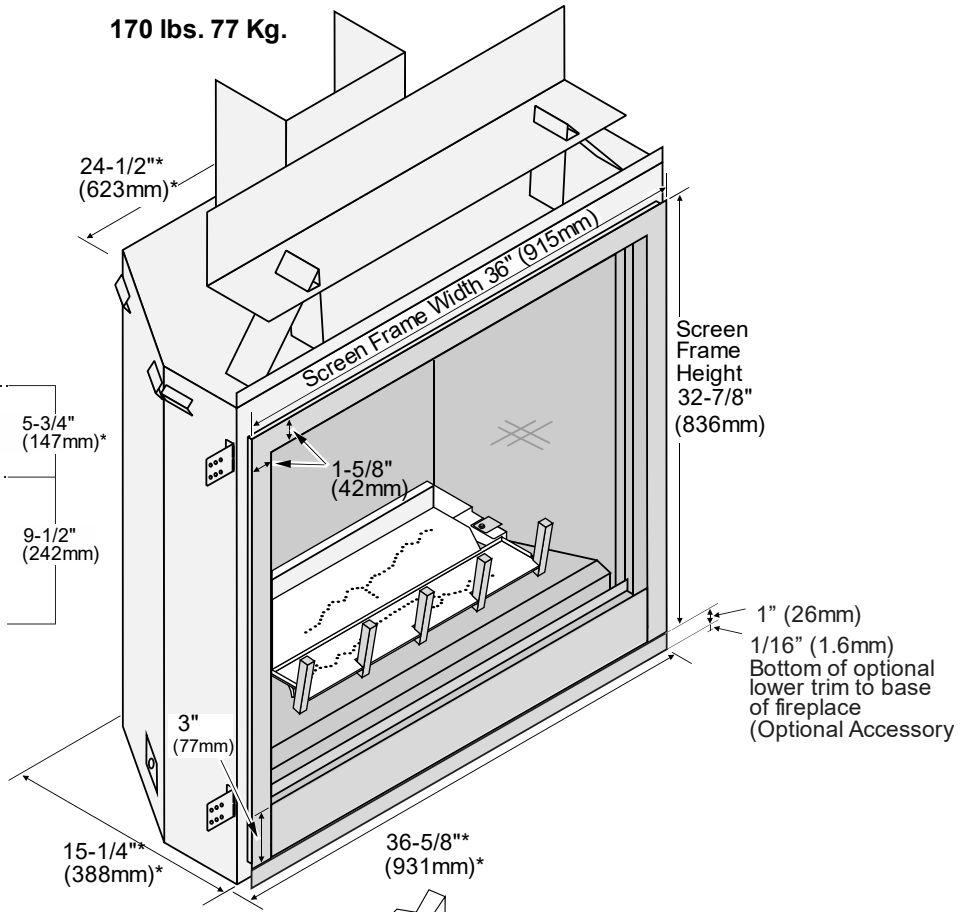

This document is for reference purposes only. **Consult the installation manual BEFORE making installation decisions.**