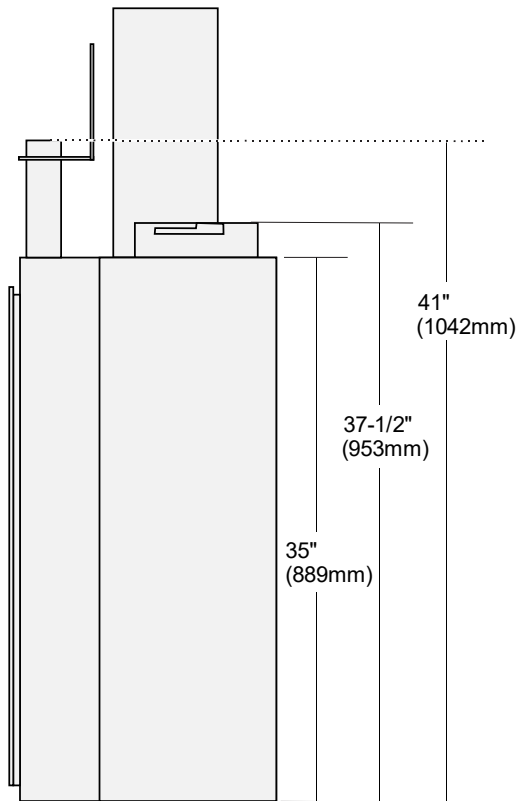

- Heating Capacity\*: Up to 1,150 Sq. Ft.
- BTU/Hr Input: MV/GSB: 13,000 to 25,000 NG (48% turndown)  
12,000 to 24,000 LP (50% turndown)  
Deluxe: 5,000 to 25,000 NG (80% turndown)  
6,000 to 24,000 LP (75% turndown)
- P4 Efficiency: MV: 73.77% NG, 75.33% LP  
GSB: 74.78% NG, 76.41% LP  
Deluxe: 75.75% NG, 77.43% LP
- Steady State Efficiency: MV/GSB: Up to 82.66% NG, 84.06% LP  
Deluxe: Up to 83.81% NG, 85.88% LP
- Weight: 170 lbs. (77 kg).
- Viewing Area: Tempered Glass: 30-1/8" W x 26-1/8" H (785 sq. in.)

# ProBuilder™ 36 Clean Face Framing Guide

170 lbs. 77 Kg.

\*Dimensions Includes the standoffs

This document is for reference purposes only. **Consult the installation manual BEFORE making installation decisions.**