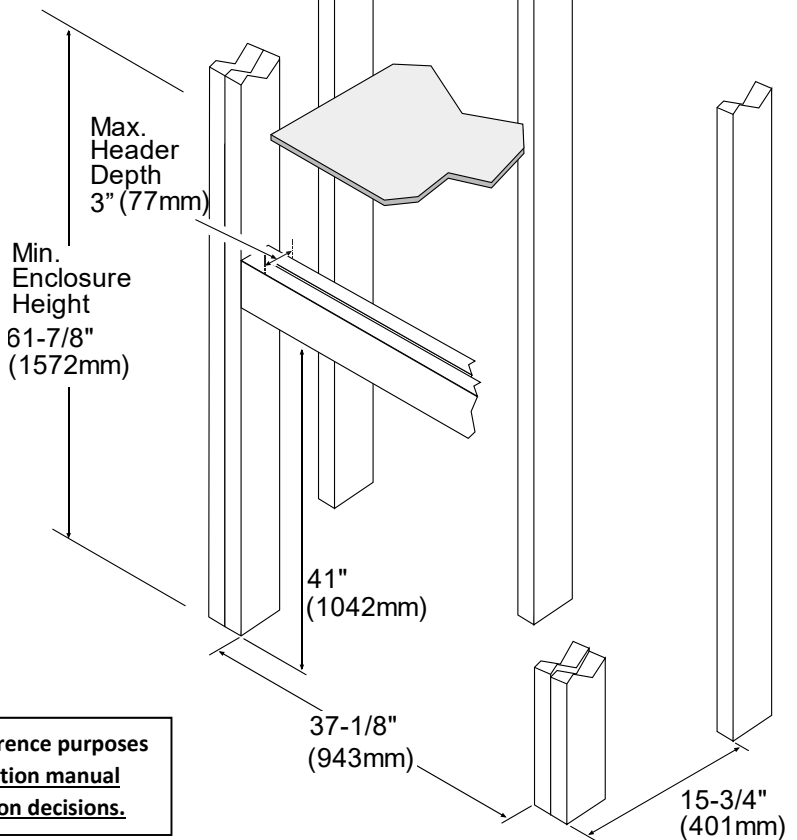

- Heating Capacity\*: Up to 1,150 Sq. Ft.
- BTU/Hr Input: MV/GSB: 13,000 to 25,000 NG (48% turndown)  
12,000 to 24,000 LP (50% turndown)  
Deluxe: 5,000 to 25,000 NG (80% turndown)  
6,000 to 24,000 LP (75% turndown)
- P4 Efficiency: MV: 73.77% NG, 75.33% LP  
GSB: 74.78% NG, 76.41% LP  
Deluxe: 75.75% NG, 77.43% LP
- Steady State Efficiency: MV/GSB: Up to 82.66% NG, 84.06% LP  
Deluxe: Up to 83.81% NG, 85.88% LP
- Weight: 170 lbs. (77 kg).
- Viewing Area: Tempered Glass: 30-1/8" W x 26-1/8" H (785 sq. in.)

# ProBuilder™ 36 Clean Face Framing Guide

170 lbs. 77 Kg.

\*Dimensions Includes the standoffs

This document is for reference purposes only. **Consult the installation manual BEFORE making installation decisions.**