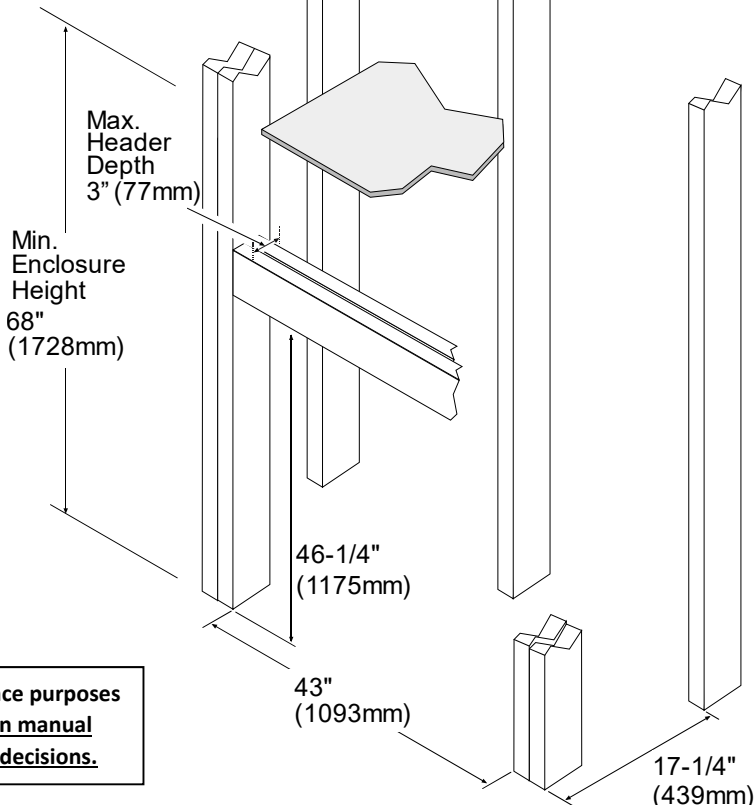

- Heating Capacity*: Up to 1,750 Sq. Ft.
- BTU/Hr Input: MV/GSB: 18,000 to 35,000 NG (49% turndown)
17,500 to 35,000 LP (50% turndown)
Deluxe: 8,000 to 35,000 NG (77% turndown)
7,500 to 35,000 LP (79% turndown)
- P4 Efficiency: MV: 68.53% NG, 69.51% LP
GSB: 69.21% NG, 70.19% LP
Deluxe: 70.11% NG, 71.34% LP
- Steady State Efficiency: MV/GSB: Up to 77.84% NG, 79.32% LP
Deluxe: Up to 77.71% NG, 79.11% LP
- Weight: 240 lbs. (109 kg).
- Viewing Area: Tempered Glass: 36" W x 31" H (1,112.8 sq. in.)

*Heating capacity will vary with floor plan, insulation, and outside temperature

ProBuilder™ 42 Clean Face Framing Guide

240 lbs. 109 Kg.

*Dimensions Includes the standoffs

This document is for reference purposes only. Consult the installation manual BEFORE making installation decisions.