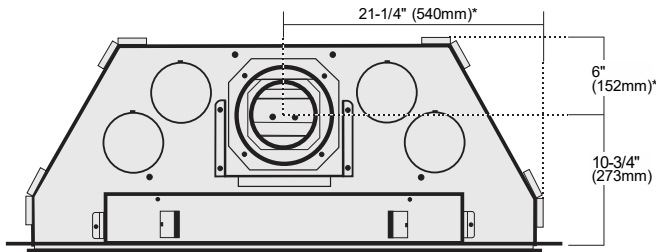

ProBuilder™ 42 Clean Face Framing Guide

240 lbs. 109 Kg.

*Dimensions Includes the standoffs