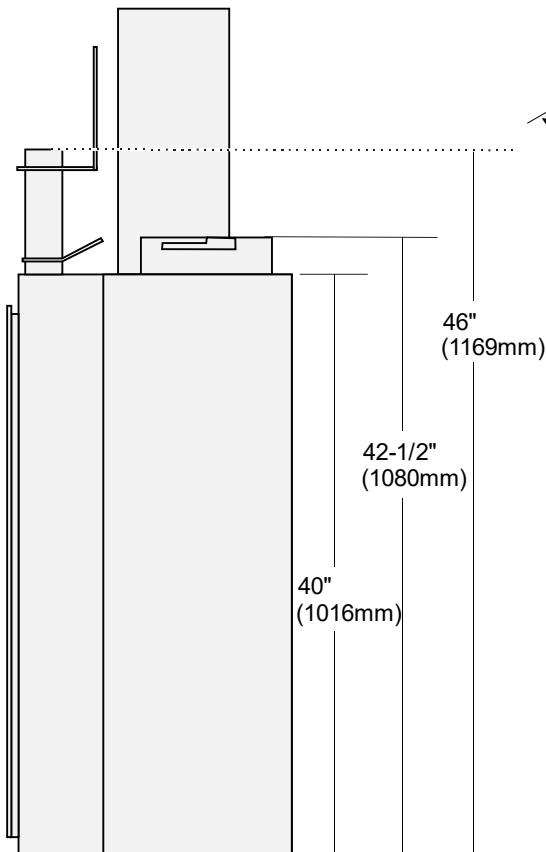

- Heating Capacity*: Up to 1,750 Sq. Ft.
- BTU/Hr Input: MV/GSB: 18,000 to 35,000 NG (49% turndown)
17,500 to 35,000 LP (50% turndown)
Deluxe: 8,000 to 35,000 NG (77% turndown)
7,500 to 35,000 LP (79% turndown)
- P4 Efficiency: MV: 68.53% NG, 69.51% LP
GSB: 69.21% NG, 70.19% LP
Deluxe: 70.11% NG, 71.34% LP
- Steady State Efficiency: MV/GSB: Up to 77.84% NG, 79.32% LP
Deluxe: Up to 77.71% NG, 79.11% LP
- Weight: 240 lbs. (109 kg).
- Viewing Area: Tempered Glass: 36" W x 31" H (1,112.8 sq. in.)

*Heating capacity will vary with floor plan, insulation, and outside temperature

ProBuilder™ 42 Clean Face Framing Guide

240 lbs. 109 Kg.

*Dimensions Includes the standoffs

This document is for reference purposes only. Consult the installation manual BEFORE making installation decisions.