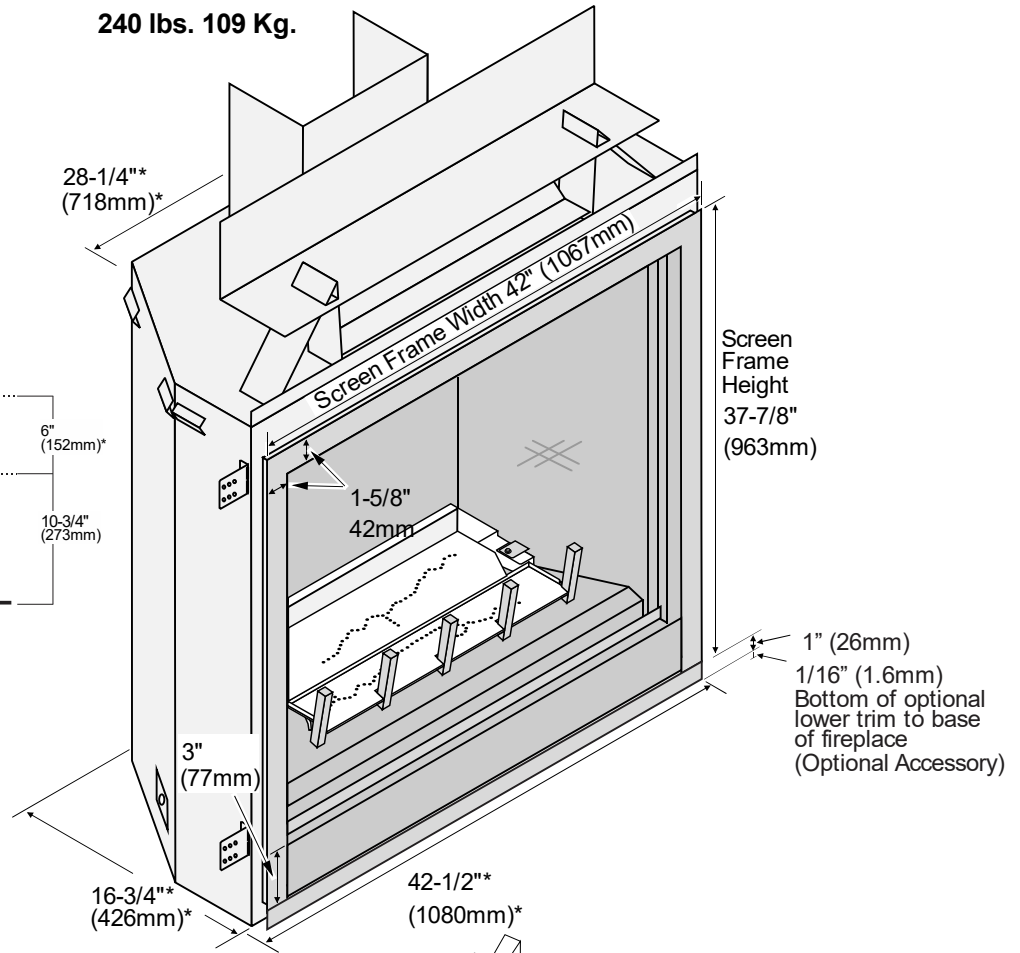

- Heating Capacity*: Up to 1,750 Sq. Ft.
- BTU/Hr Input: MV/GSB: 18,000 to 35,000 NG (49% turndown)
17,500 to 35,000 LP (50% turndown)
Deluxe: 8,000 to 35,000 NG (77% turndown)
7,500 to 35,000 LP (79% turndown)
- P4 Efficiency: MV: 68.53% NG, 69.51% LP
GSB: 69.21% NG, 70.19% LP
Deluxe: 70.11% NG, 71.34% LP
- Steady State Efficiency: MV/GSB: Up to 77.84% NG, 79.32% LP
Deluxe: Up to 77.71% NG, 79.11% LP
- Weight: 240 lbs. (109 kg).
- Viewing Area: Tempered Glass: 36" W x 31" H (1,112.8 sq. in.)

*Heating capacity will vary with floor plan, insulation, and outside temperature

ProBuilder™ 42 Clean Face Framing Guide

240 lbs. 109 Kg.

*Dimensions Includes the standoffs

This document is for reference purposes only. Consult the installation manual BEFORE making installation decisions.