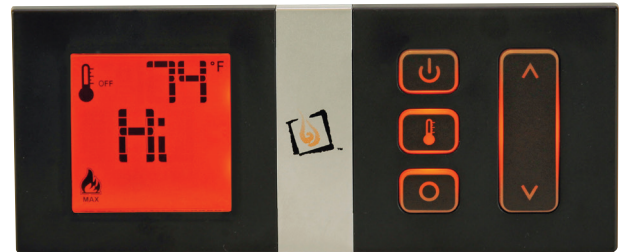

Convection Fan

Variable speed 180 CFM* fan helps increase the natural convection of heated air into the room as it circulates around the firebox and glass frame. The fan speed is manually controlled by a rheostat dial.

*Cubic Feet Per Minute

Wired Wall Timer

The wired wall timer allows you to set the shut off time of your fireplace in 30 minute increments with a two hour maximum time limit.

Accent Lights

Accent Lights are an optional feature in the MV and GSB fireplaces. This feature adds a warm glow below the glass floor media and can be used when the fire is on or off.

Standard GreenSmart® Multi-Function Wireless Thermostat Remote Control

- Manual
- Thermostat and Smart Thermostat Modes
- Flame Adjustment (6 Levels)
- Change Between GreenSmart® and Continuous Pilot Modes
- Fan Operation
- Underlit Accent Light