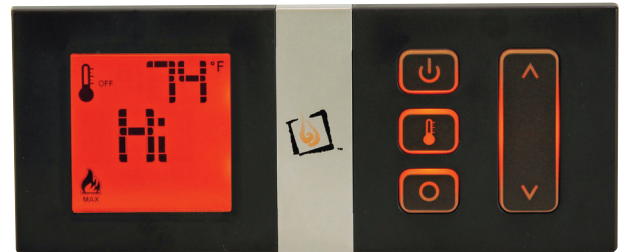

Convection Fan

Variable speed 180 CFM* fan helps increase the natural convection of heated air into the room as it circulates around the firebox and glass frame.

The fan speed is manually controlled by a rheostat dial.

*Cubic Feet Per Minute

Wired Wall Timer

The wired wall timer allows you to set the shut off time of your fireplace in 30 minute increments with a two hour maximum time limit.

Accent Lights

Accent Lights are an optional feature in the MV and GSB fireplaces. This feature adds a warm glow below the glass floor media and can be used when the fire is on or off.

Standard GreenSmart® Multi-Function Wireless Thermostat Remote Control

- Manual
- Thermostat and Smart Thermostat Modes
- Flame Adjustment (6 Levels)
- Change Between GreenSmart® and Continuous Pilot Modes
- Fan Operation
- Underlit Accent Light