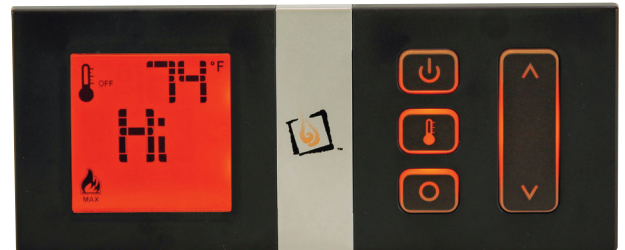

Convection Fan

Variable speed 180 CFM* fan helps increase the natural convection of heated air into the room as it circulates around the firebox and glass frame.

The fan speed is manually controlled by a rheostat dial.

*Cubic Feet Per Minute

Wired Wall Timer

The wired wall timer allows you to set the shut off time of your fireplace in 30 minute increments with a two hour maximum time limit.

Accent Lights

Accent Lights are an optional feature in the MV and GSB fireplaces. This feature adds a warm glow below the glass floor media and can be used when the fire is on or off.

Standard GreenSmart® Multi-Function Wireless Thermostat Remote Control

- Manual
- Thermostat and Smart Thermostat Modes
- Flame Adjustment (6 Levels)
- Change Between GreenSmart® and Continuous Pilot Modes
- Fan Operation
- Underlit Accent Light