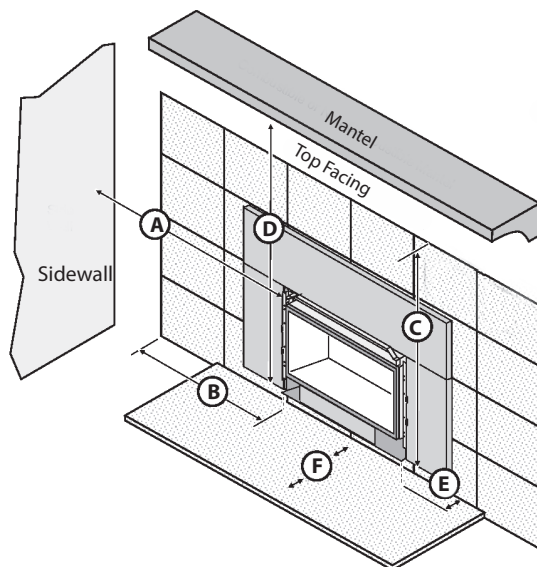

32 DVS DELUXE MID-SIZED GAS INSERT

Traditional 1,500 Square Foot Heater

The 32 DVS Deluxe is an efficient way to heat homes and living spaces up to 1,500 square feet. This mid-sized insert features a big ceramic glass viewing area and the incredible Ember-Fyre® II Burner. This model offers you the choice of high definition detailed log sets and a wide variety of designer faces. The 32 DVS Deluxe comes standard with our most popular options, namely, adjustable rear Accent Lights, a 180 CFM convection fan, Ember-Glo™ ember bed lighting and the GreenSmart® Remote Control.

Insert Choices

- Wide array of designer faces
- Choice between Classic Oak Logs, Birch Logs or Driftwood Fyre-Art™
- Four optional fireback choices
- Choice of small and large one-piece panels. Custom fit panels are also available.
- Optional Insert Wiring Kit allows you to hard wire the insert from within the firebox

Specifications

Heating Capacity:	Up to 1,500 Square Feet
Maximum BTU/HR Input:	31,000 (NG/LP)
Minimum BTU/HR Input:	10,300 (NG) 9,600 (LP)
Turn Down Ratio:	64% NG 69% LP
Steady State Efficiency:	Up To 85.11% (NG), 87.44% (LP)
P4 Canadian Efficiency:	75.22% (NG), 77.93% (LP)
Dimensions:	Height 19-5/8" (Front) 17" (Back) Width 26-3/8" (Front) 17-5/8" (Back) Depth 14-1/2"
Glass Viewing Area:	24-1/4" W x 12-3/4" H= 309 Sq. In.

Clearances To Combustibles & Hearth Protection

A	4-1/2"
B	4-1/2"
C	35"
D	35"
E	0" or 1-1/4" with Trim Kit
F	0"